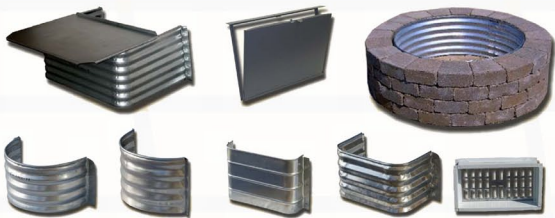

St. Paul Corrugating

Offers the *Complete Line*

Lux-Right Basement
Egress Systems

St. Paul Corrugating Co
700 39th Ave NE
Minneapolis MN 55421

Lux-Right
"THE ORIGINAL AREAWALL"

What's new in
basement egress?

Ask for StoneWall
at your local dealer

STONEWALL

More Products
More Sizes
More Choices

Metal Products Since 1885

STONEWALL

After

Pictured with optional Corner-Step™ egress ladder

Innovative
Basement Egress
Systems from
the makers of
**The Original
Areawall™**