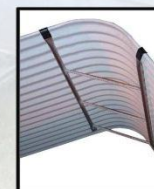

Lux-Right™ Corner-Step™ Egress Ladder

- CS-3 3 rung ladder
- CS-4 4 rung ladder
- CS-5 5 rung ladder

Installs directly across from the casement window egress opening

Pre-punched slotted mounting holes

Designed for SPC's Casement Square™ egress areawall

- NO assembly required
- Maintenance-free galvanized finish
- Easy grip corner rungs
- Made from galvanized structural tube steel for strength
- Slotted holes for permanent attachment to areawall
- Robotically welded for lasting durability