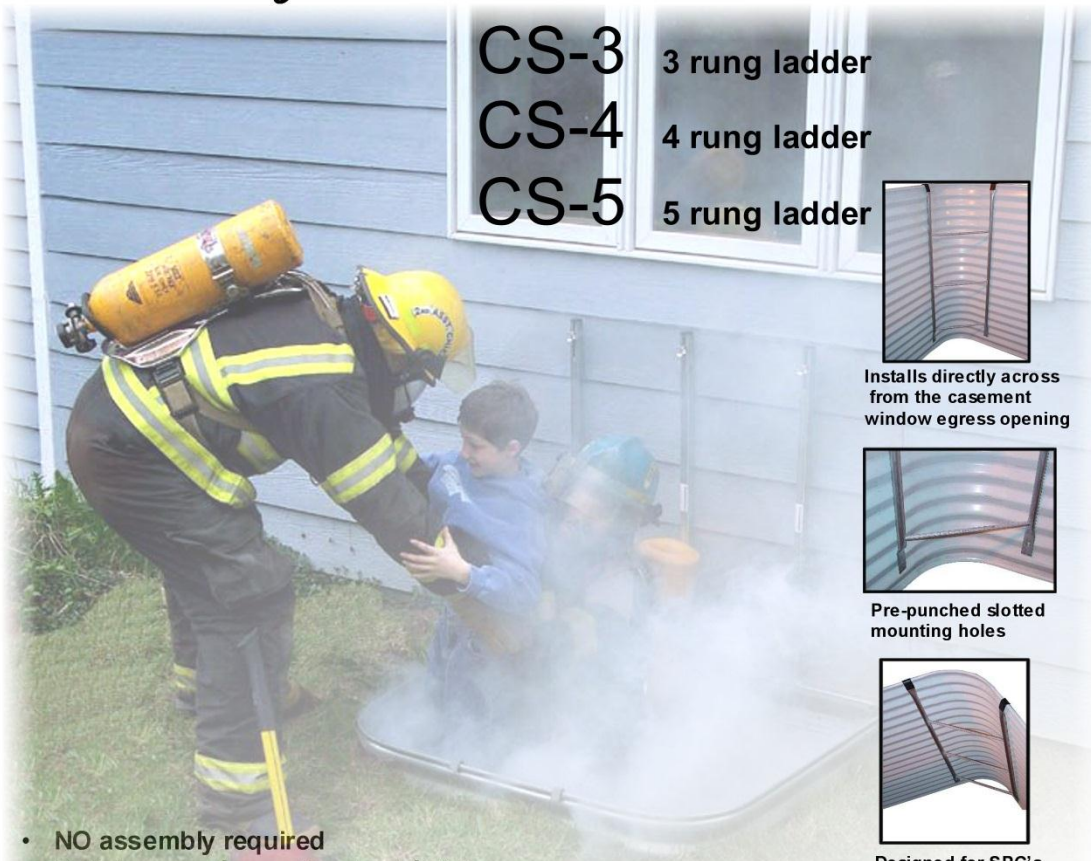

StoneWall Easy Step Installation

BEFORE

Simple One Piece Installation

Installs in a Day...

The Strength of Steel, with the look of **Stacked Stone.**

AFTER

www.stpaulcongregating.com

www.stpaulcorrugating.com

Lux-Right

“THE ORIGINAL AREAWALL”

STONEWALL

Innovative Basement
Egress Systems from
the makers of **The Original
Areawall**

The strength of
steel with the
look of **stacked
stone**

Available at:

www.stpaulcorrugating.com

Lux-Right™ Corner-Step™ Egress Ladder

- CS-3 3 rung ladder
- CS-4 4 rung ladder
- CS-5 5 rung ladder

Installs directly across from the casement window egress opening

Pre-punched slotted mounting holes

Designed for SPC's Casement Square™ egress areawall

- NO assembly required
- Maintenance-free galvanized finish
- Easy grip corner rungs
- Made from galvanized structural tube steel for strength
- Slotted holes for permanent attachment to areawall
- Robotically welded for lasting durability